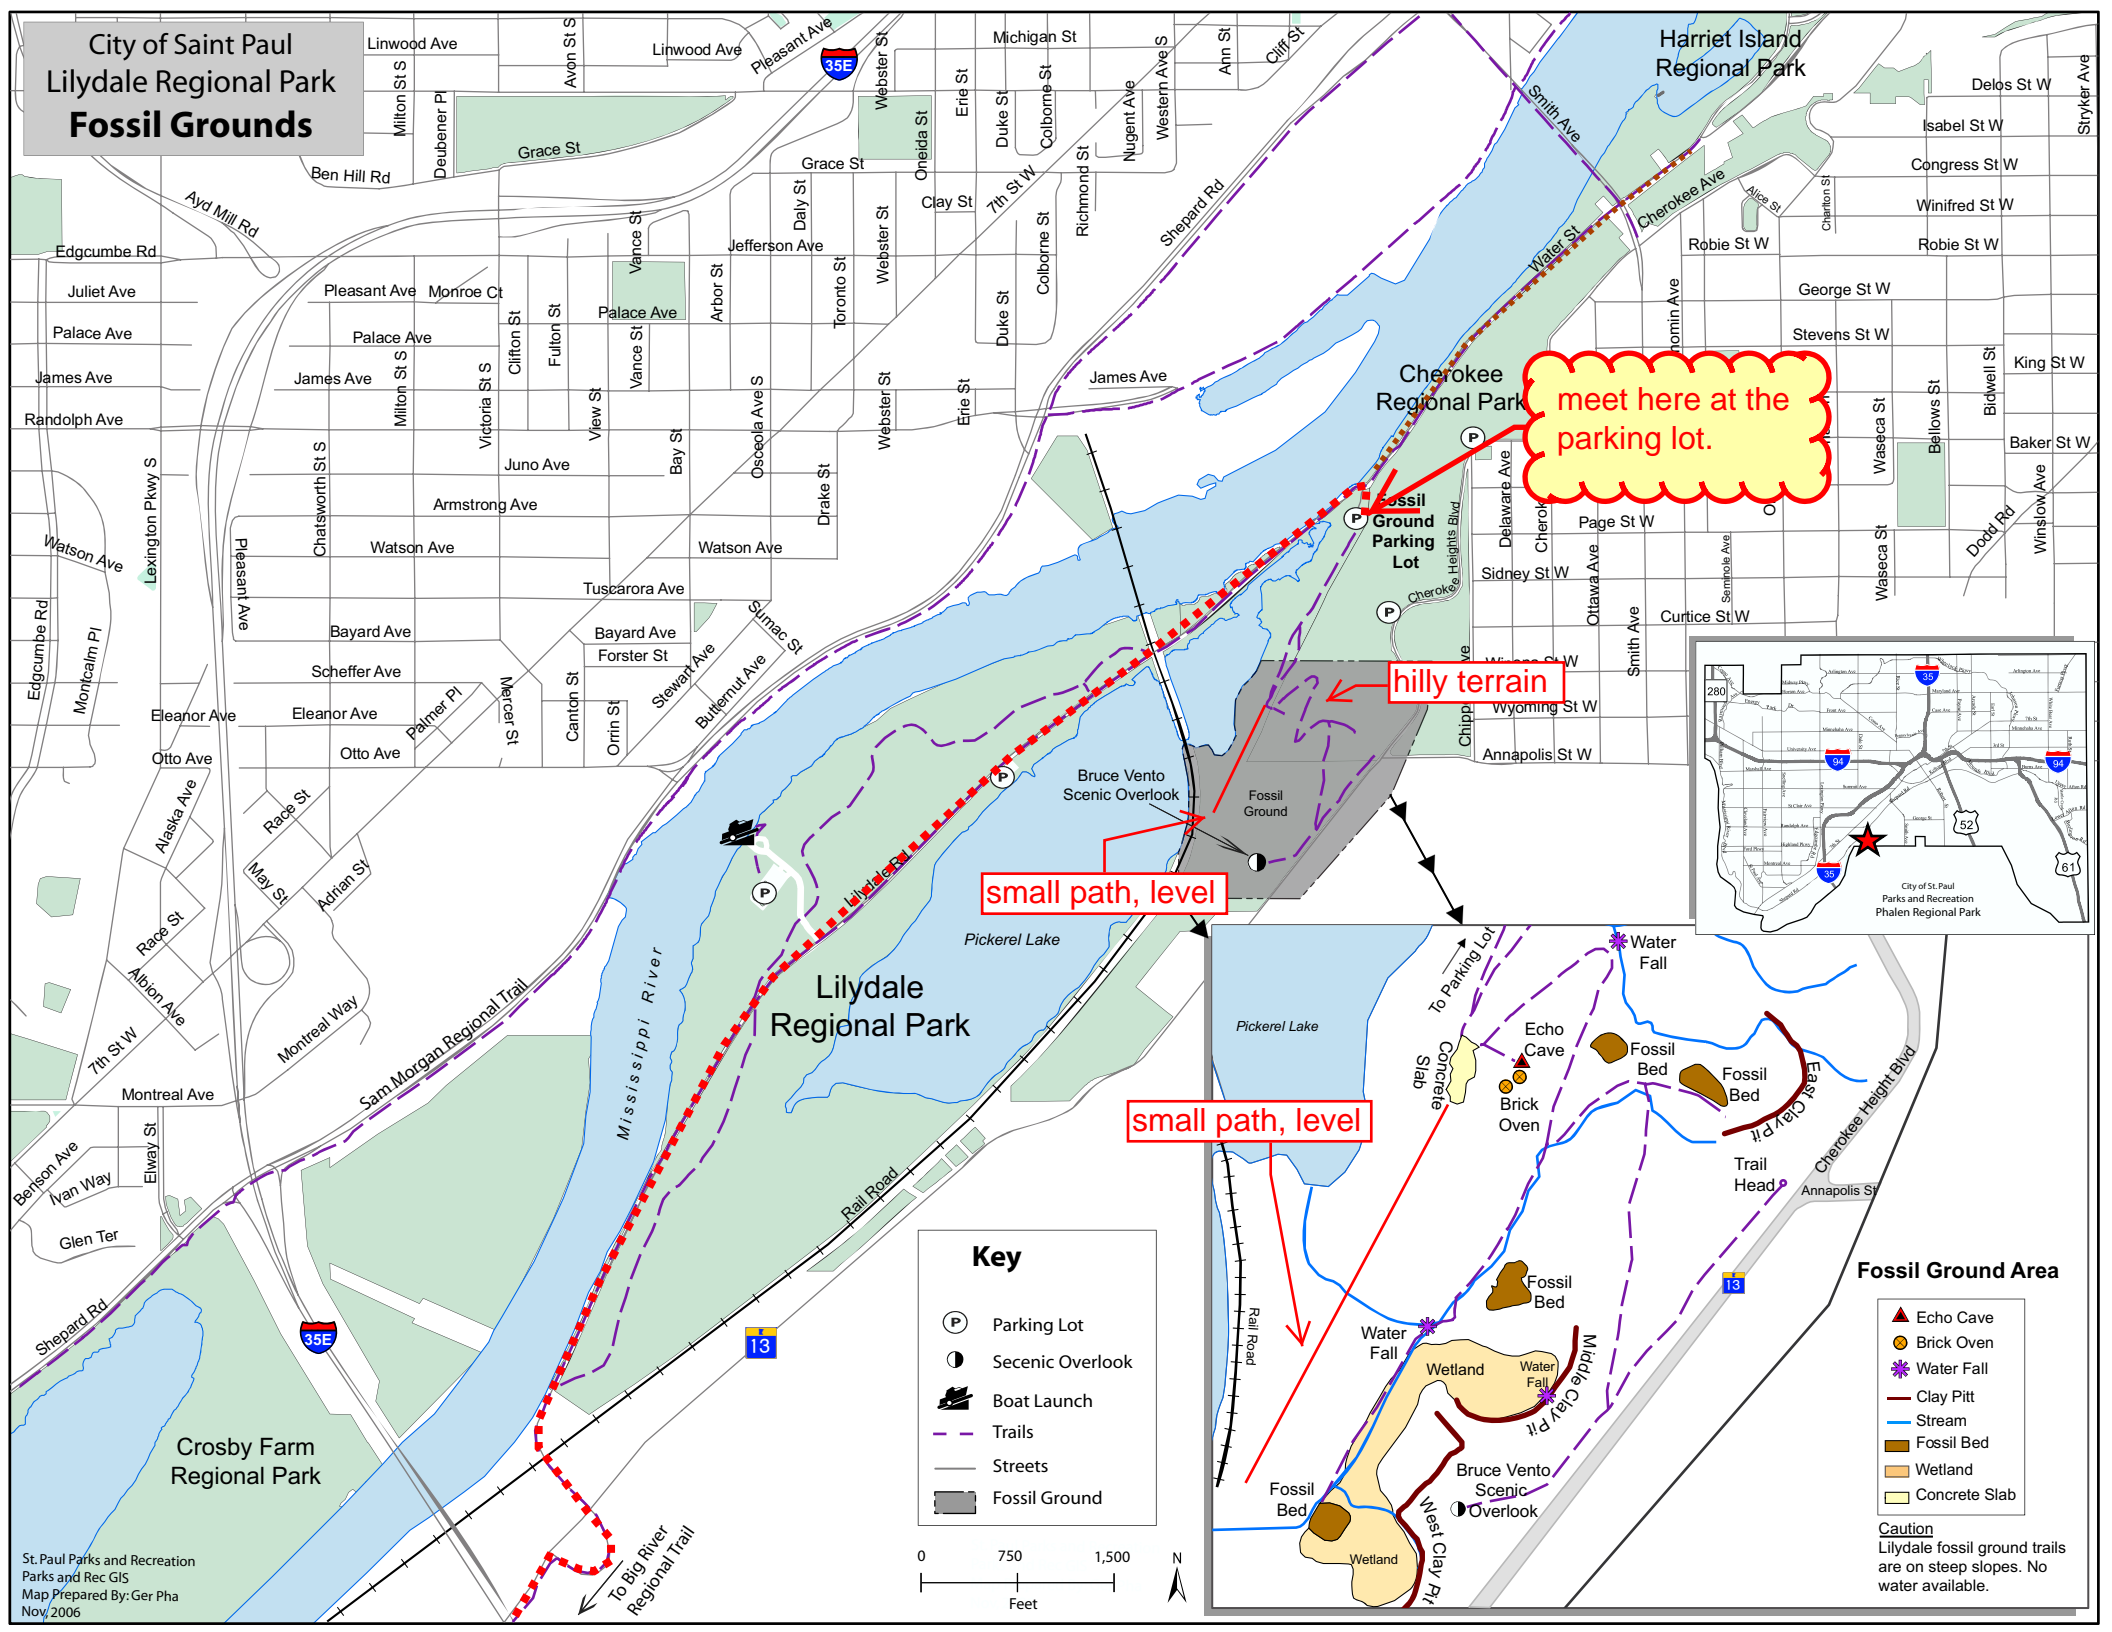

**City of Saint Paul
Lilydale Regional Park
Fossil Grounds**

Key

	Parking Lot
	Scenic Overlook
	Boat Launch
	Trails
	Streets
	Fossil Ground